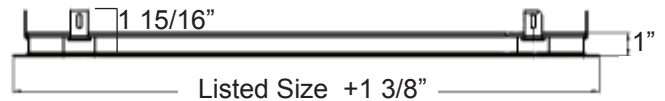

Plaster Frame

- Model ALPF
- EX: ALPF1X1
- Extruded Aluminum
- Finish - White #B12
- Kit includes 8 screws and 8 angle brackets for installation

Available Sizes

- 1' x 1'
- 1' x 2'
- 2' x 2'
- 2' x 4'
- Other: _____

Nominal Size	Overall Size
1' x 1'	13 3/8" x 13 3/8"
1' x 2'	13 3/8" x 25 3/8"
2' x 2'	25 3/8" x 25 3/8"
2' x 4'	25 3/8" x 49 3/8"

Job: _____

Location: _____

Architect: _____

Engineer: _____

Contractor: _____