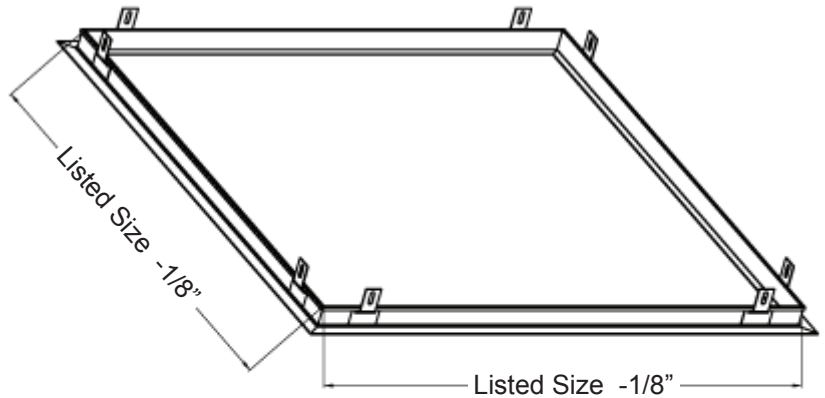

Plaster Frame

- Model ALPF
- EX: ALPF1X1
- Extruded Aluminum
- Finish - White #B12
- Kit includes 8 screws and 8 angle brackets for installation

Available Sizes

- 1' x 1'
- 1' x 2'
- 2' x 2'
- 2' x 4'
- Other: _____

Nominal Size	Overall Size
1' x 1'	13 3/8" x 13 3/8"
1' x 2'	13 3/8" x 25 3/8"
2' x 2'	25 3/8" x 25 3/8"
2' x 4'	25 3/8" x 49 3/8"

Job: _____

Location: _____

Architect: _____

Engineer: _____

Contractor: _____