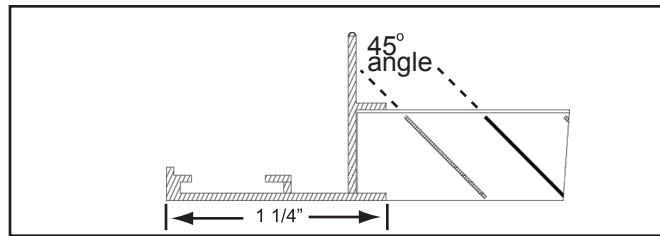

Sight-Guard™ Eggcrate Return Grilles

T-Bar Lay-in
 Model SG-RTW
 EX: SG-22x22-RTW
 (23.75" x 23.75" Face for 22 x22 duct)

Available Sizes
 Duct Size:

- 10" X 10"
- 10" X 22"
- 22" X 22"
- 22" X 46"

Core Only
 Model SG-CO
 Available Sizes:

- 12" X 12"
- 12" X 24"
- 24" X 24"
- 24" X 48"
- other: _____

Finish:

- White #B12
- Mill Finish

Job: _____

Location: _____

Architect: _____

Engineer: _____

Contractor: _____