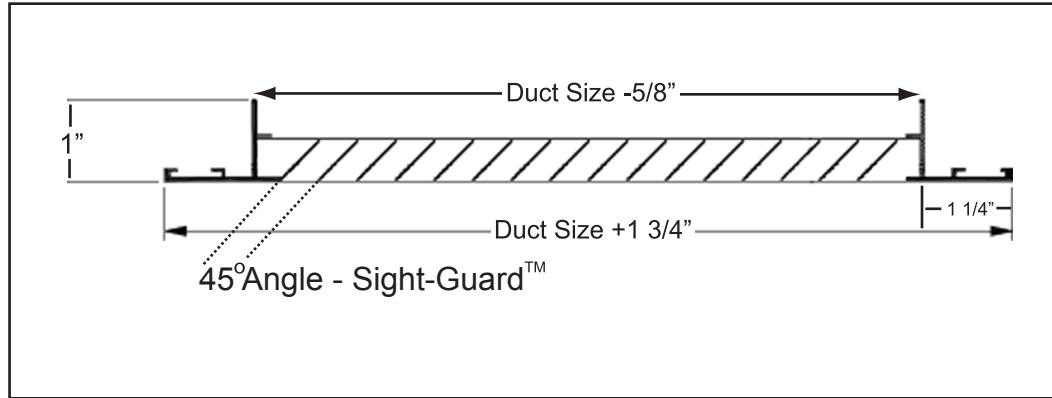

Sight-Guard™ Eggcrate Return Grilles

T-Bar Lay-in
 Model SG-RTW
 EX: SG-22x22-RTW
 (23.75" x 23.75" Face for 22 x22 duct)

Available Sizes
 Duct Size:

- 10" X 10"
- 10" X 22"
- 22" X 22"
- 22" X 46"

Core Only
 Model SG-CO
 Available Sizes:

- 12" X 12"
- 12" X 24"
- 24" X 24"
- 24" X 48"
- other: _____

Finish:

- White #B12
- Mill Finish

Job: _____

Location: _____

Architect: _____

Engineer: _____

Contractor: _____