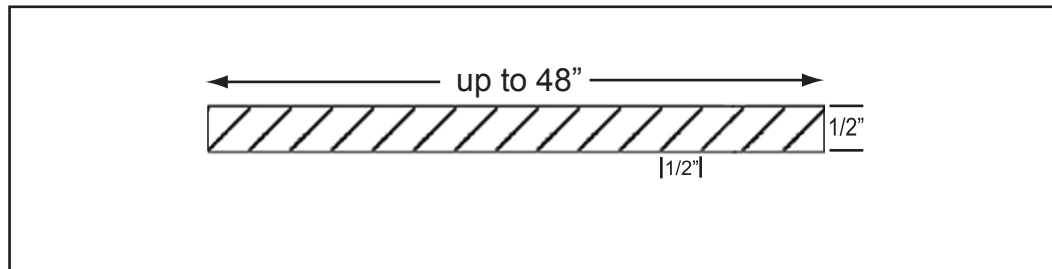

Sight-Guard™ Eggcrate Return Grilles

T-Bar Lay-in
 Model SG-RTW
 EX: SG-22x22-RTW
 (23.75" x 23.75" Face for 22 x22 duct)

Available Sizes
 Duct Size:

- 10" X 10"
- 10" X 22"
- 22" X 22"
- 22" X 46"

Core Only
 Model SG-CO
 Available Sizes:

- 12" X 12"
- 12" X 24"
- 24" X 24"
- 24" X 48"
- other: _____

Finish:

- White #B12
- Mill Finish

Job: _____

Location: _____

Architect: _____

Engineer: _____

Contractor: _____