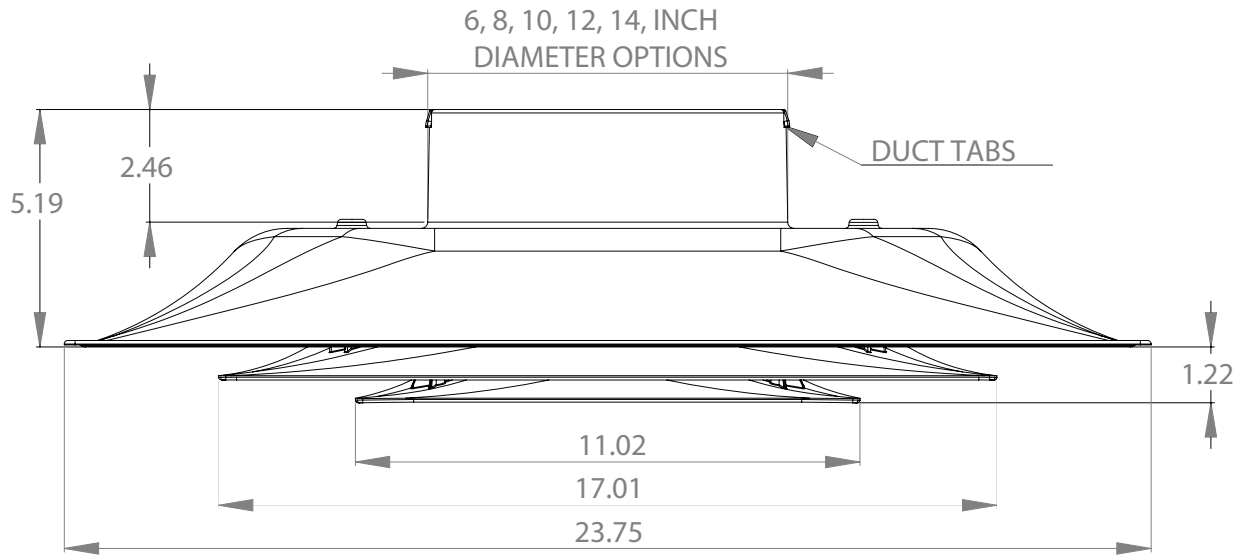

Stratus Cone Diffusers

T-bar Lay-In
24" x 24"

Duct/Neck Size

- 6"
- 8"
- 10"
- 12"
- 14"

Color

- White
- Black
- Custom

- Thermal Blanket
R6 thermal resistance, fiberglass insulation comes preattached to diffuser