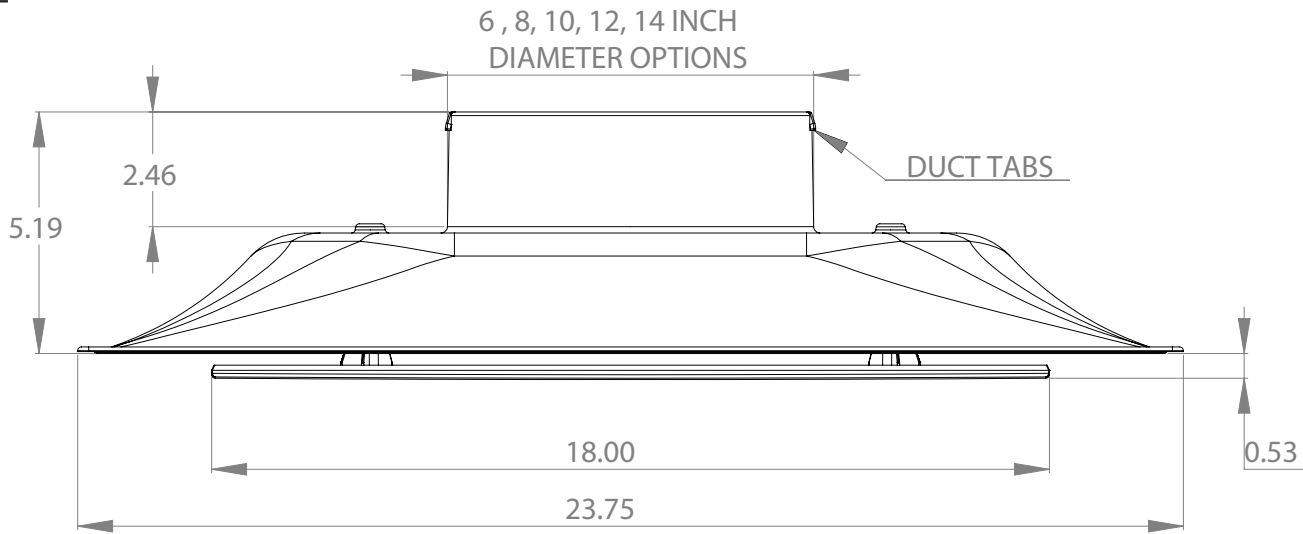

Stratus Plaque Diffusers

T-bar Lay-In
24" x 24"

Duct/Neck Size

- 6"
- 8"
- 10"
- 12"
- 14"

Color

- White
- Black
- Custom

- Thermal Blanket
R6 thermal resistance, fiberglass insulation
comes preattached to diffuser