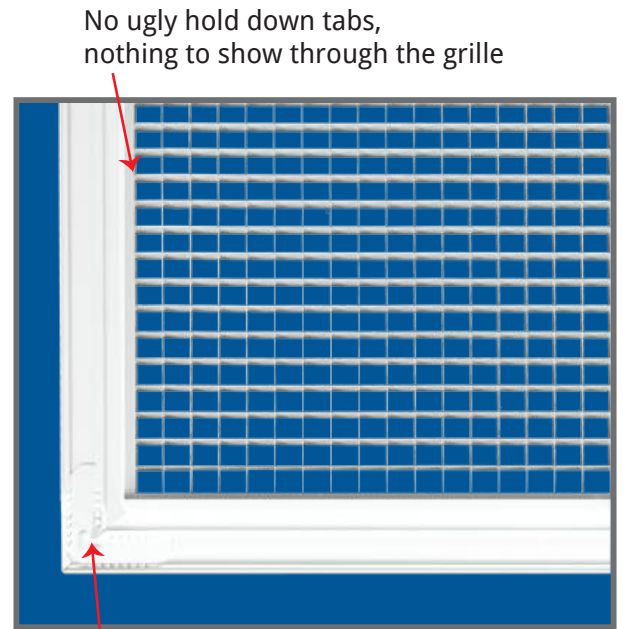

**PACKAGED
TO PROTECT**

EGGCRATE GRILLES

For Use in Ceilings and Sidewalls

SPECIFICATIONS:

1/2" X 1/2" X 1/2" aluminum eggcrate grid core

All aluminum construction

"British White" powder coat finish

Surface mount units have countersunk mounting holes for flush appearance, matching color screws provided

Surface Mount Grilles with mounting holes

Item #	Duct Size	Neck Size	Overall Size
AG-12X12-RSW	12" x 12"	11 3/8" x 11 3/8"	13 3/4" x 13 3/4"

Micro-welded neck corners keep the grille squared for each insertion