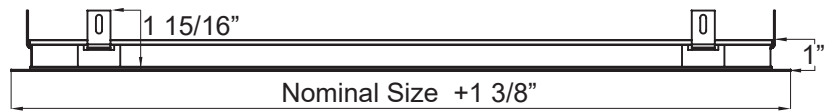

## Plaster Frame

- Model ALPF
- EX: ALPF1X1
- Extruded Aluminum
- Finish - White #B12
- Kit includes 8 screws and 8 angle brackets for installation

### Available Sizes

- 1' x 1'
- 1' x 2'
- 2' x 2'
- 2' x 4'
- Other: \_\_\_\_\_

Nominal Size	Overall Size
1' x 1'	13 3/8" x 13 3/8"
1' x 2'	13 3/8" x 25 3/8"
2' x 2'	25 3/8" x 25 3/8"
2' x 4'	25 3/8" x 49 3/8"