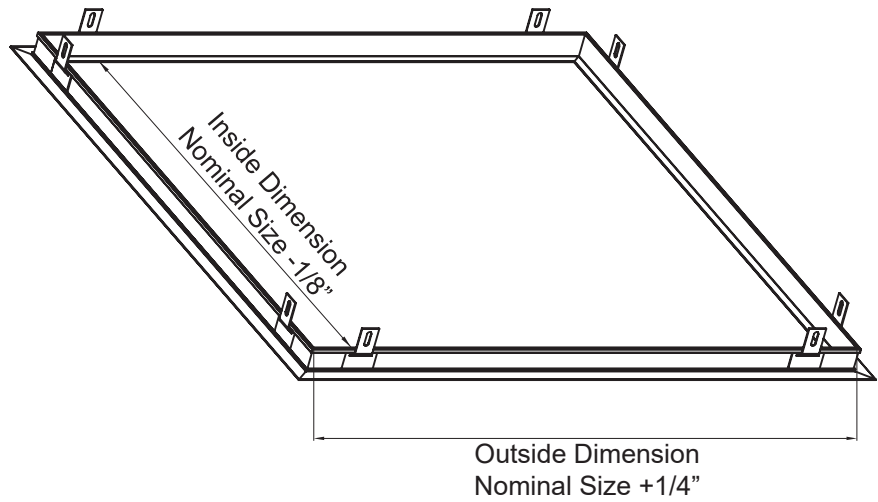

## Plaster Frame

- Model ALPF
- EX: ALPF1X1
- Extruded Aluminum
- Finish - White #B12
- Kit includes 8 screws and 8 angle brackets for installation

### Available Sizes

- 1' x 1'
- 1' x 2'
- 2' x 2'
- 2' x 4'
- Other: \_\_\_\_\_

Nominal Size	Overall Size
1' x 1'	13 3/8" x 13 3/8"
1' x 2'	13 3/8" x 25 3/8"
2' x 2'	25 3/8" x 25 3/8"
2' x 4'	25 3/8" x 49 3/8"